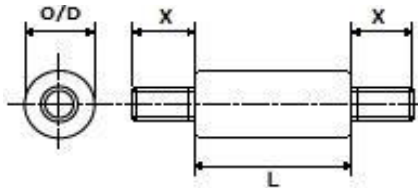

Round Nylon Insulation Pillars

Type M (Male-Male)

Type MF (Male-Female)

Type F (Female-Female)

Round Nylon Insulating Pillars				
Thread	Minimum Body Length	Standard Outside Diameter	Body Length (L)	Standard Stud Length (X) And Female Thread Length (Y)
M2.5	13.0	8.0	13 - 100	6 mm
M3	13.0	8.0	13 - 100	6 mm
M3.5	13.0	8.0	13 - 100	6 mm
M4	13.0	8.0	13 - 100	6 mm
M5	19.0	9.5	19 - 100	10 mm
M6	22.0	12.7	22 - 100	12 mm
M8	25.0	15.9	25 - 100	14 mm
M8	35.0	19.0	35 - 100	14 mm
M10	40.0	25.0	40 - 100	20 mm

Materials	
Body	Insert
Nylon 66	Brass (CZ121) Self Colour

Flamability Rating : UL94-V2
And Operating Temperature:
- 30°C To + 80 °C

INFORMATION AND DRAWINGS PROVIDED ARE FOR REFERENCE ONLY