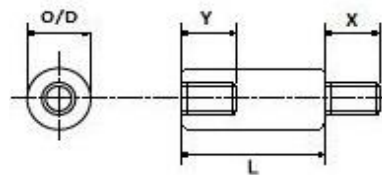

Round Nylon Insulation Pillars

Type M (Male-Male)

Type MF (Male-Female)

Type F (Female-Female)

Round Nylon Insulating Pillars				
Thread	Minimum Body Length	Standard Outside Diameter	Body Length (L)	Standard Stud Length (X) And Female Thread Length (Y)
M2.5	13.0	8.0	13 - 100	6 mm
M3	13.0	8.0	13 - 100	6 mm
M3.5	13.0	8.0	13 - 100	6 mm
M4	13.0	8.0	13 - 100	6 mm
M5	19.0	9.5	19 - 100	10 mm
M6	22.0	12.7	22 - 100	12 mm
M8	25.0	15.9	25 - 100	14 mm
M8	35.0	19.0	35 - 100	14 mm
M10	40.0	25.0	40 - 100	20 mm

Materials	
Body	Insert
Nylon 66	Brass (CZ121) Self Colour

Flamability Rating : UL94-V2
And Operating Temperature:
- 30°C To + 80 °C

INFORMATION AND DRAWINGS PROVIDED ARE FOR REFERENCE ONLY