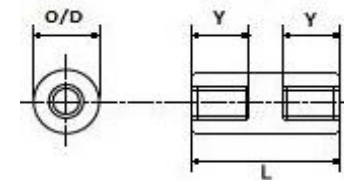

Round Nylon Insulation Pillars

Type M (Male-Male)

Type MF (Male-Female)

Type F (Female-Female)

Round Nylon Insulating Pillars				
Thread	Minimum Body Length	Standard Outside Diameter	Body Length (L)	Standard Stud Length (X) And Female Thread Length (Y)
M2.5	13.0	8.0	13 - 100	6 mm
M3	13.0	8.0	13 - 100	6 mm
M3.5	13.0	8.0	13 - 100	6 mm
M4	13.0	8.0	13 - 100	6 mm
M5	19.0	9.5	19 - 100	10 mm
M6	22.0	12.7	22 - 100	12 mm
M8	25.0	15.9	25 - 100	14 mm
M8	35.0	19.0	35 - 100	14 mm
M10	40.0	25.0	40 - 100	20 mm

Materials	
Body	Insert
Nylon 66	Brass (CZ121) Self Colour

Flamability Rating : UL94-V2
And Operating Temperature:
- 30°C To + 80 °C

INFORMATION AND DRAWINGS PROVIDED ARE FOR REFERENCE ONLY